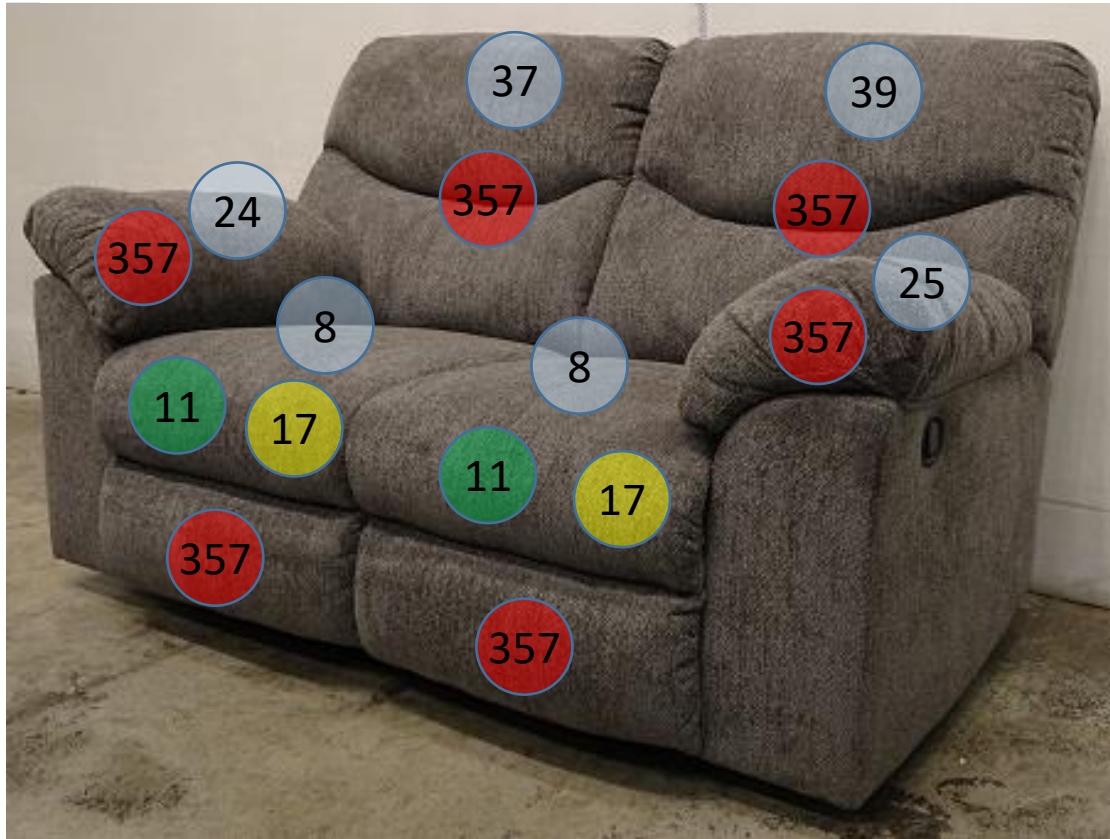

2820186

Call Out	Description
● (Red)	Blown Fiber
● (Yellow)	Cushion Chaise Pad - top Pad
● (Green)	Cushion Foam
● (Yellow)	KD Component
● (Blue)	Cover

Signature
DESIGN
BY **ASHLEY**®

425

396

101

108

105

134

615

617

619

426

Signature
DESIGN
BY **ASHLEY**®