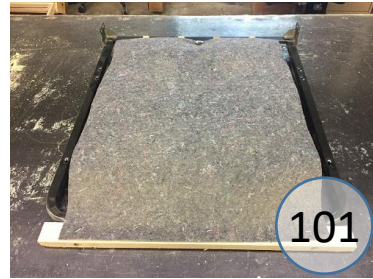

2820186

Call Out	Description
● (Red)	Blown Fiber
● (Yellow)	Cushion Chaise Pad - top Pad
● (Green)	Cushion Foam
● (Yellow)	KD Component
● (Blue)	Cover

Signature
DESIGN
BY **ASHLEY**®

425

396

101

108

105